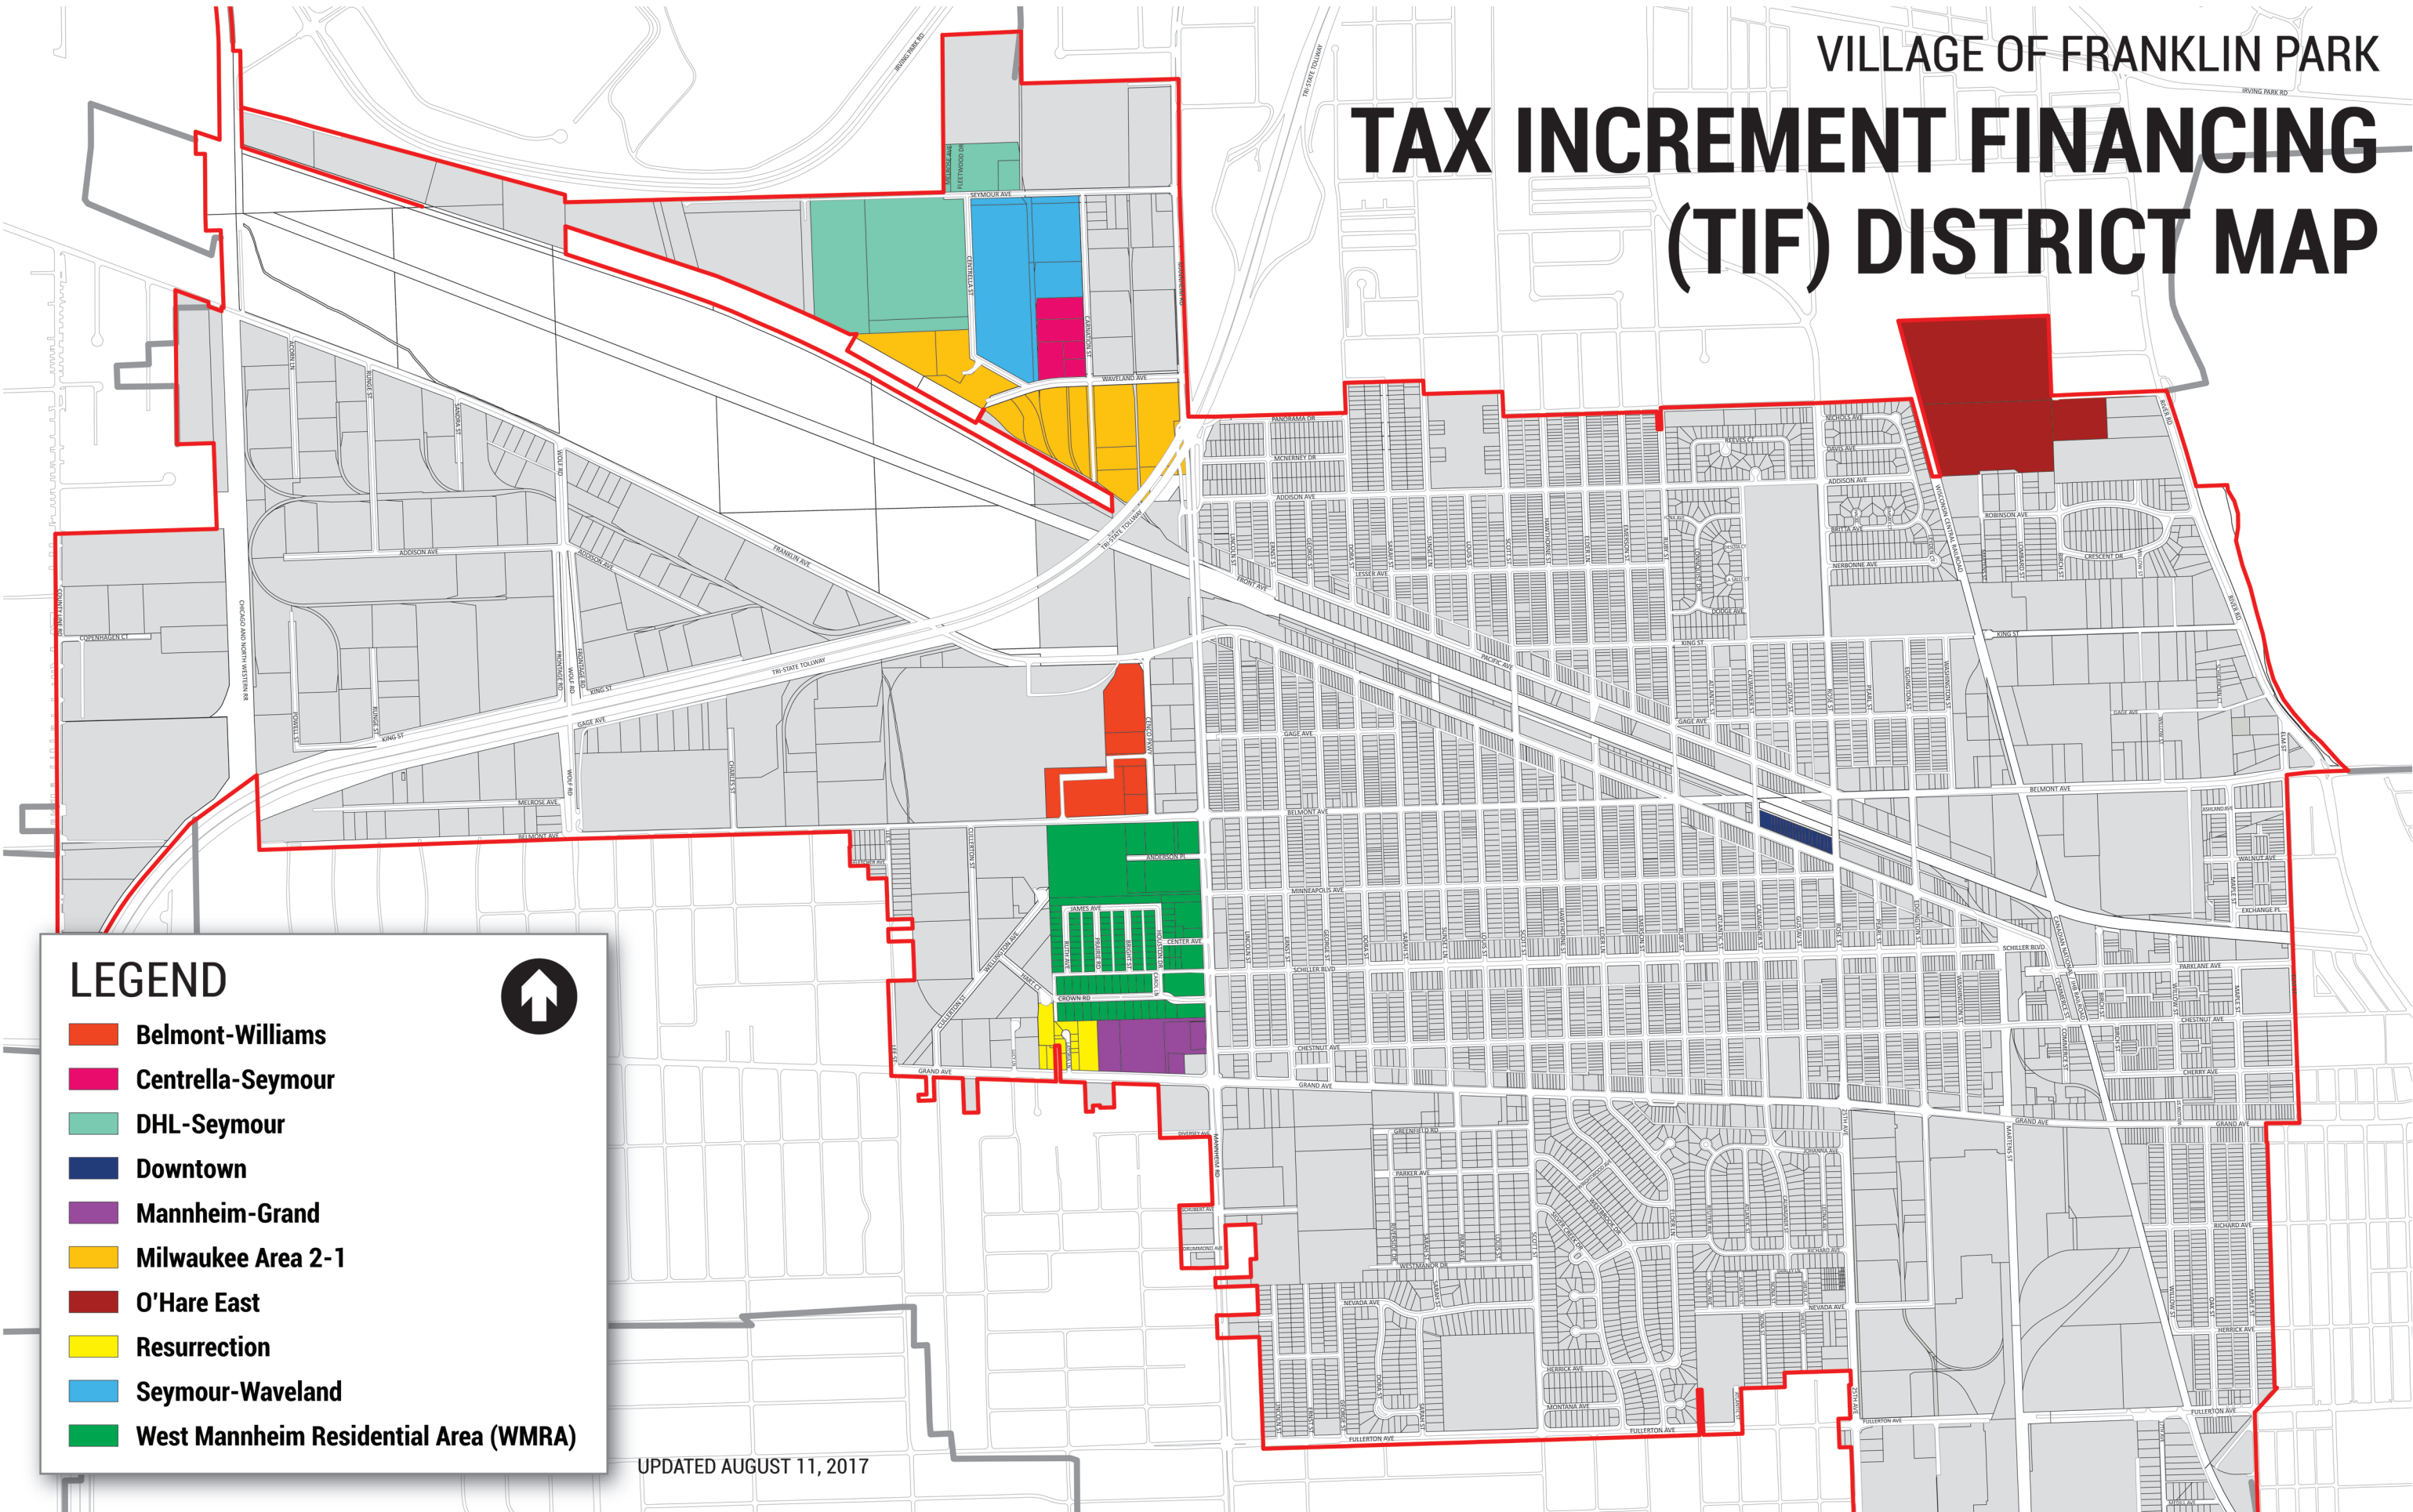

VILLAGE OF FRANKLIN PARK TAX INCREMENT FINANCING (TIF) DISTRICT MAP

LEGEND

- Belmont-Williams
- Centrella-Seymour
- DHL-Seymour
- Downtown
- Mannheim-Grand
- Milwaukee Area 2-1
- O'Hare East
- Resurrection
- Seymour-Waveland
- West Mannheim Residential Area (WMRA)

↑

UPDATED AUGUST 11, 2017